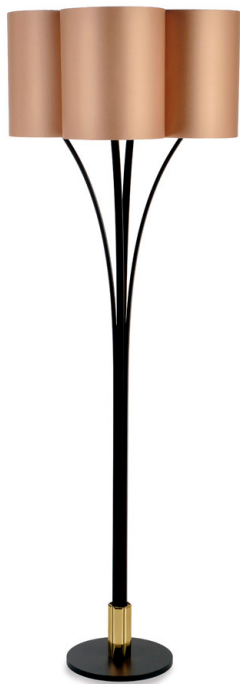

### Floor lamp

#### 341-GK-30

4 LIGHT TYPE E14  
MAX 42W

Four petal-shaped shades composition.

#### FINISH

Structure and base in L\_56 (black matte finish); details in F\_14 (polished gold finish) and F\_15 (satin gold finish). Metal base.

#### SHADE DIMENSIONS

cm.  $\emptyset$  64 x H.32