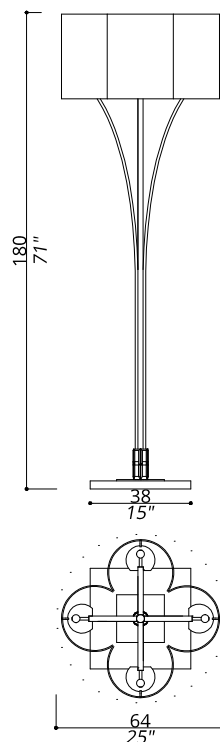

#### 341-GK-30

4 LIGHT TYPE E14  
MAX 42W

Four petal-shaped shades composition.

#### FINISH

Structure and base in L\_56 (black matte finish); details in F\_14 (polished gold finish) and F\_15 (satin gold finish). Metal base.

#### SHADE DIMENSIONS

cm.  $\emptyset$  64 x H.32

#### NOTES

Dimensions are expressed in centimetres, if not otherwise specified.  
All products may be customized subject to prior consulting with our technical department; please send your request to [info@officina-luce.it](mailto:info@officina-luce.it).  
Officina Luce (Registered brand of ISSARCH srl) reserves the right to change or delete, at any time and without prior warning, the technical specification of any model or the model itself, depending on technical and commercial requirements.